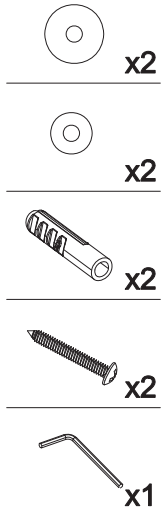

PARELO II

Installation Manual

2x5W max

1

Attention

Before any maintenance switch off the main power.

2

3

4

5

6