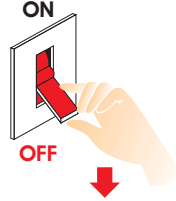

PARELO II

Installation Manual

2x5W max

1

Attention

Before any maintenance switch off the main power.

2

3