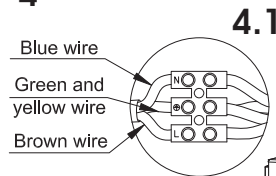

PARELO II

Installation Manual

2x5W max

1

Attention

Before any maintenance switch off the main power.

2

3

4

5

6