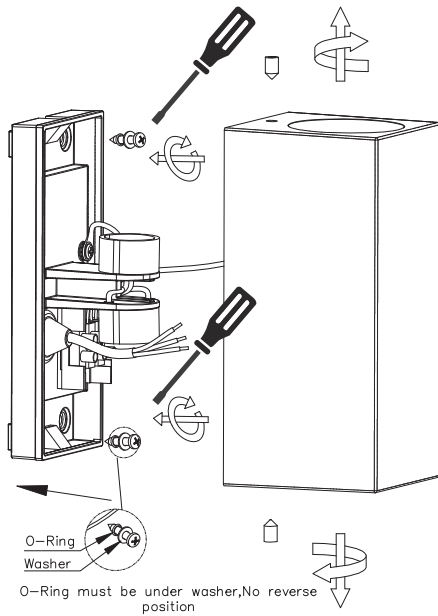

PARELO II

Installation Manual

2x5W max

1

Attention

Before any maintenance switch off the main power.

2

3